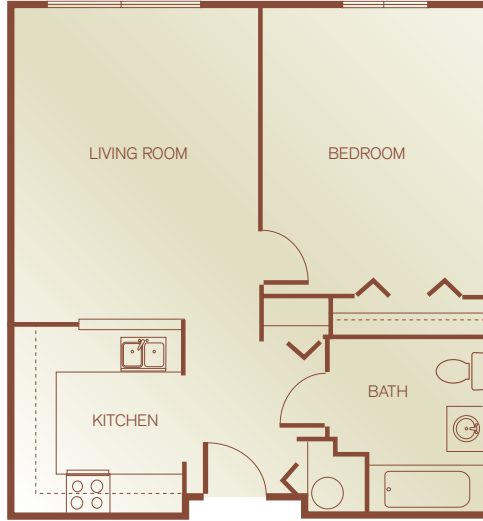

Colonial Landing a Park View Community

6391 Rowanberry Drive · Elkridge, Maryland 21075

Phone: (410) 796-4399 · Fax: (410) 796-3182

Email: coloniallanding@sheltergrp.com

Floor Plans & Directions

Plan 1B-HC
 1 Bedroom, 1 Bath
 605 Square Feet